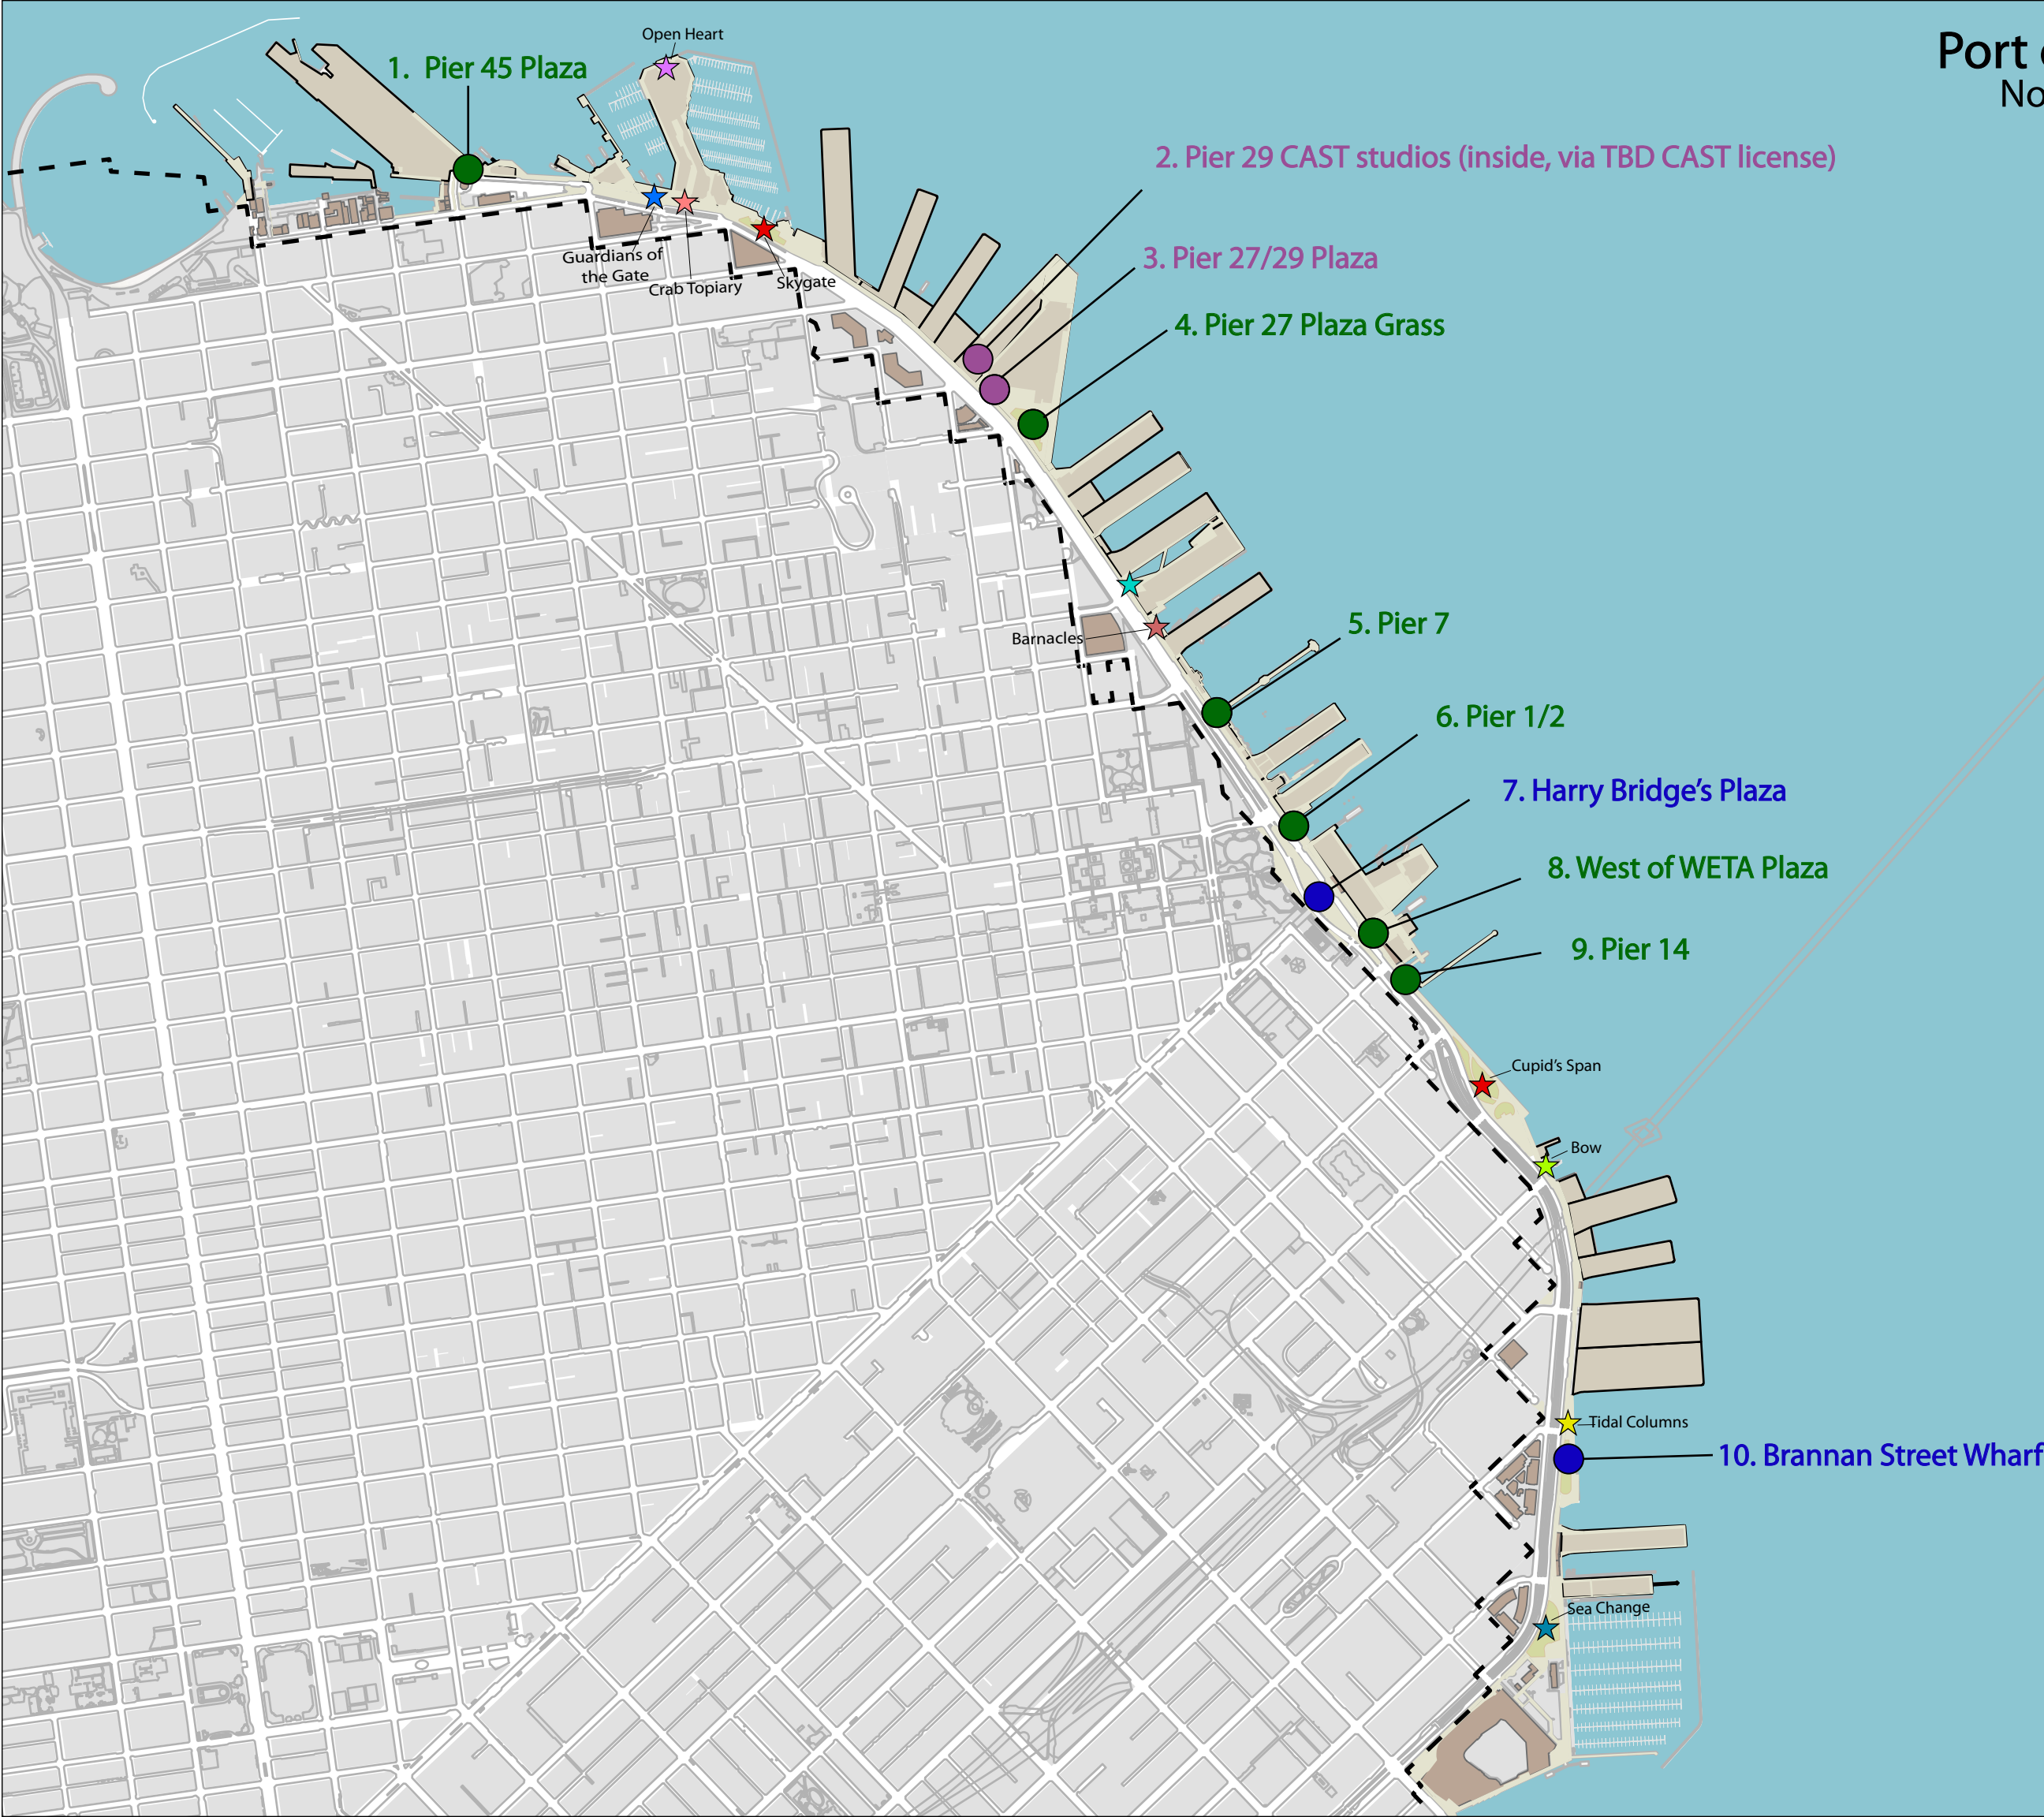

Port of San Francisco Northern Waterfront

Temporary Public Art Sites (18)
Phase 1A (7)
Phase 1B (6)
Phase 2 (5)

Existing Public Art Sites (13)
★

1. Pier 45 Plaza

2. Pier 29 CAST studios (inside, via TBD CAST license)

3. Pier 27/29 Plaza

4. Pier 27 Plaza Grass

5. Pier 7

6. Pier 1/2

7. Harry Bridge's Plaza

8. West of WETA Plaza

9. Pier 14

10. Brannan Street Wharf

Open Heart

Guardians of the Gate
Crab Topiary

Skygate

Barnacles

Cupid's Span

Bow

Tidal Columns

Sea Change

Exhibit A

Port of San Francisco Southern Waterfront

Temporary Public Art Sites (18)

Phase 1A (7)

Phase 1B (6)

Phase 2 (5)

Existing Public Art Sites (13)

★