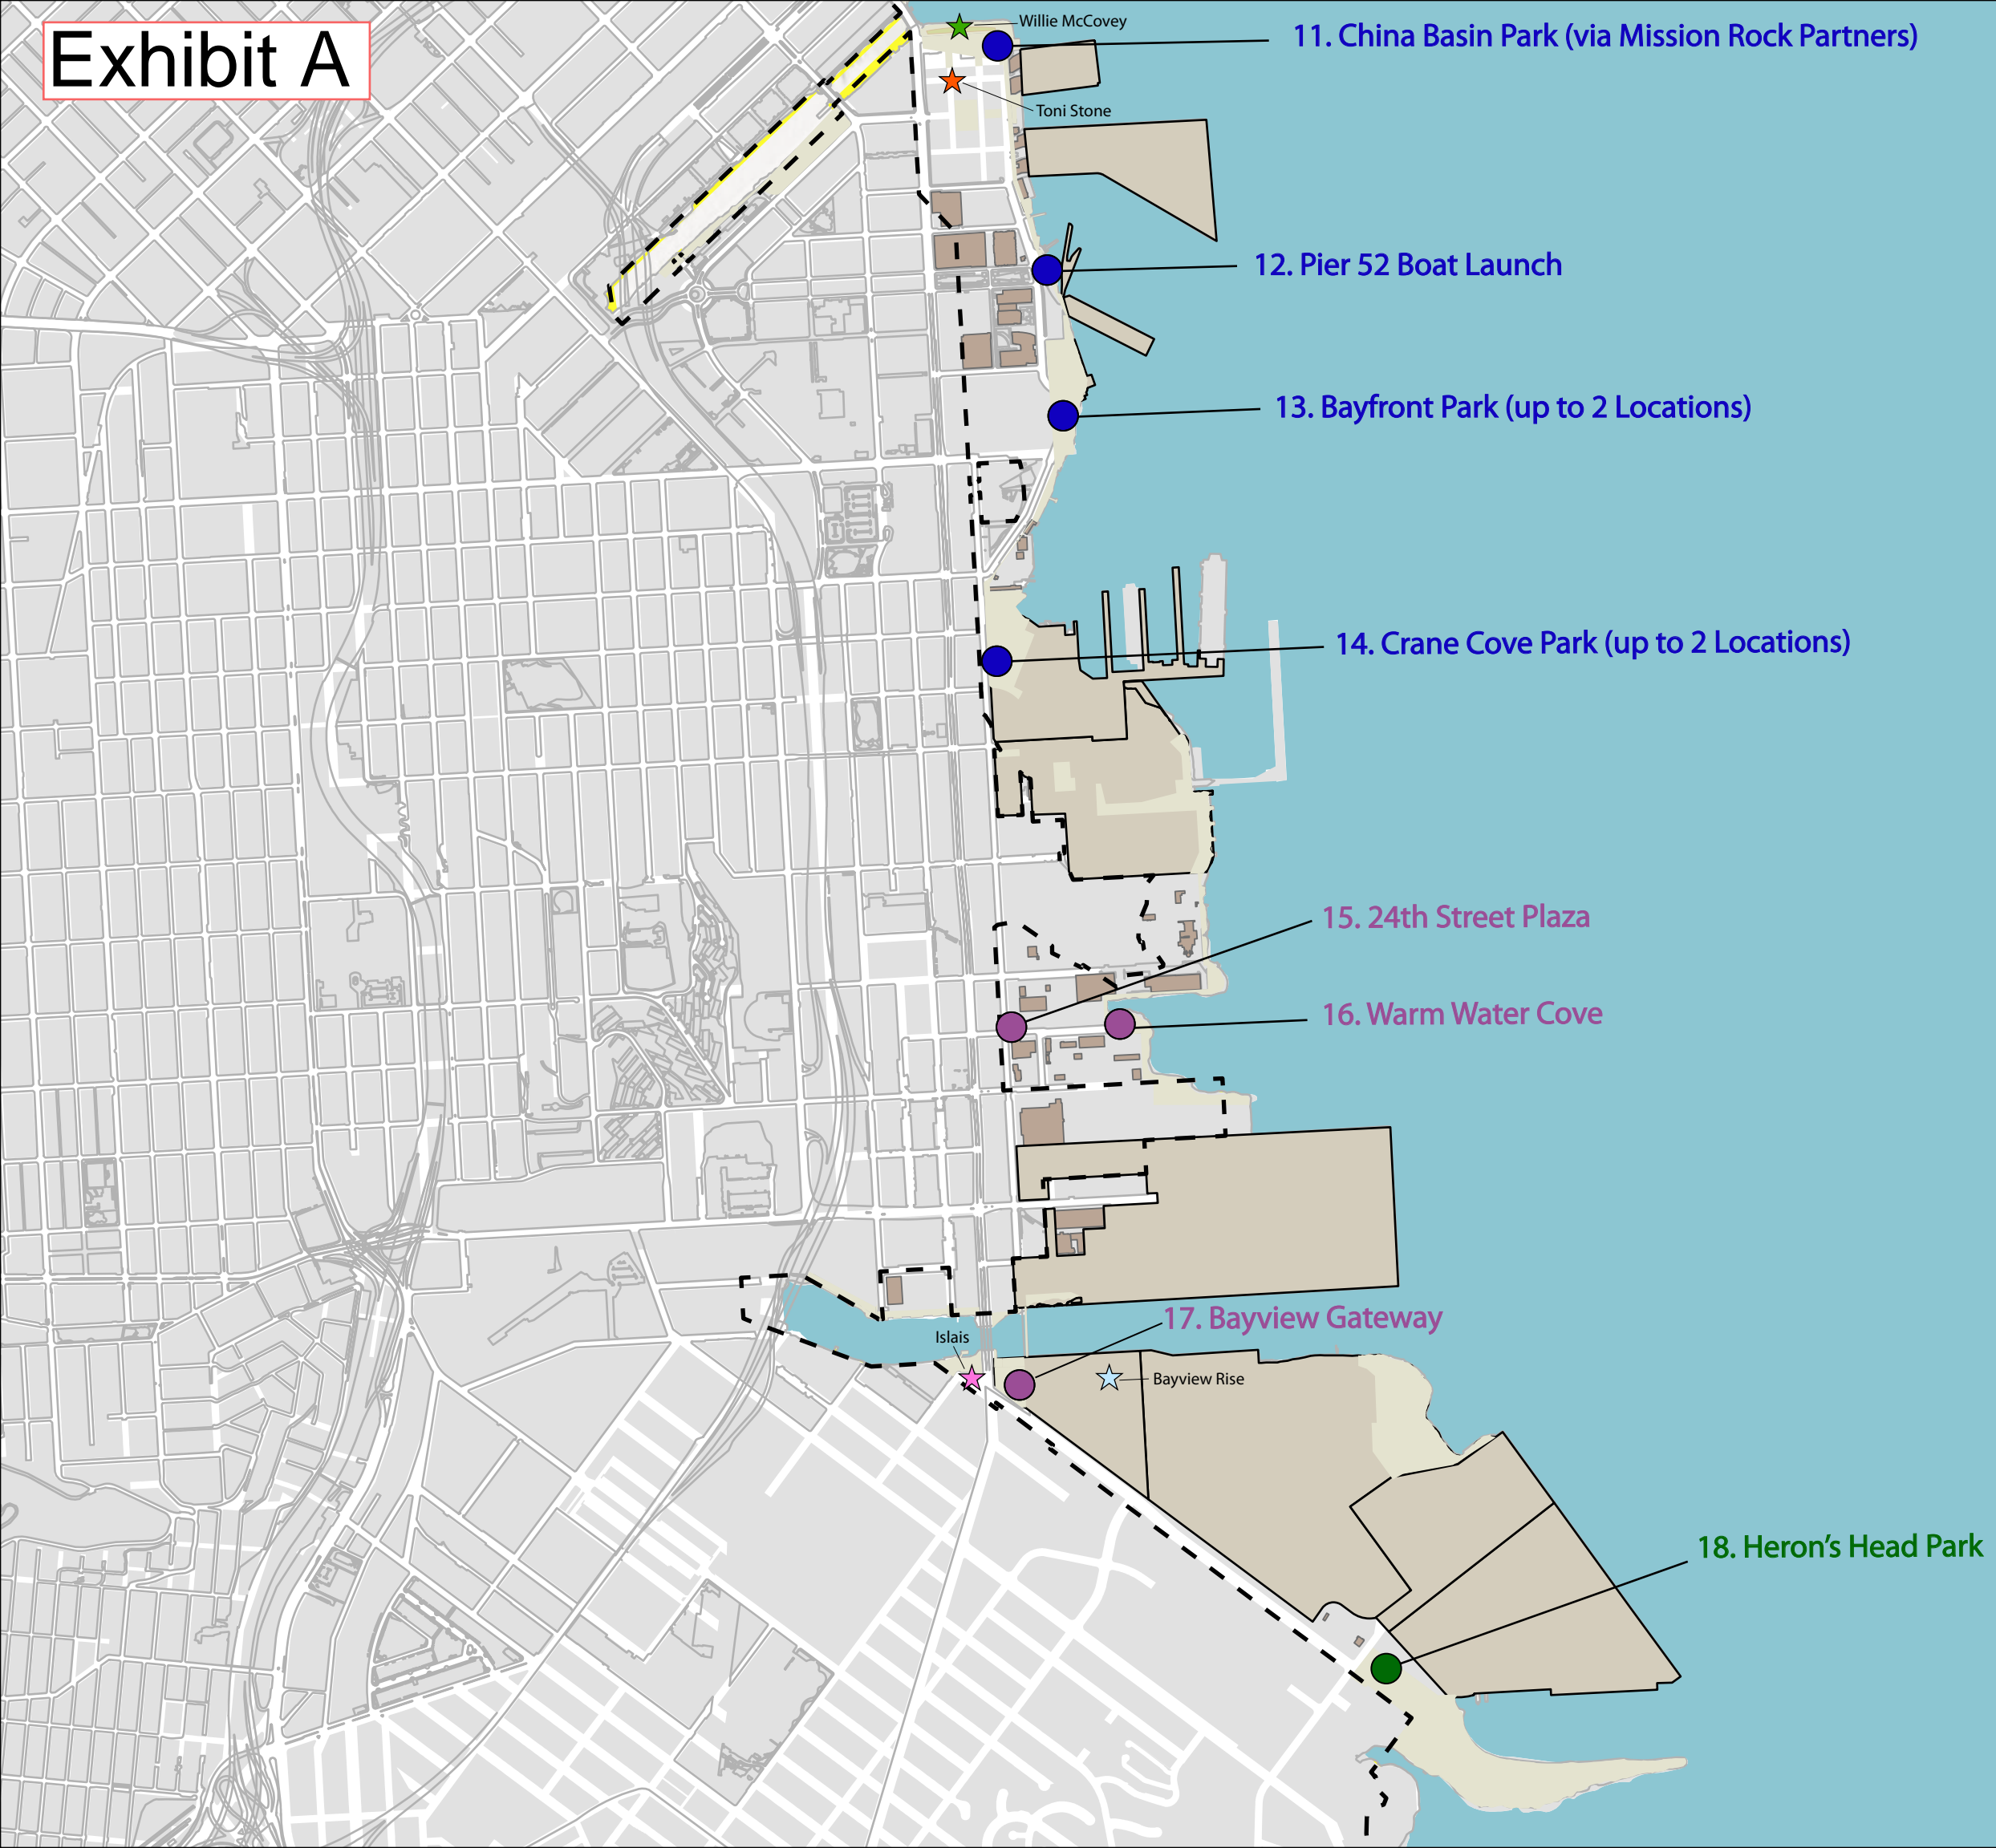

Port of San Francisco Northern Waterfront

Temporary Public Art Sites (18)
Phase 1A (7)
Phase 1B (6)
Phase 2 (5)

Existing Public Art Sites (13)
★

1. Pier 45 Plaza

2. Pier 29 CAST studios (inside, via TBD CAST license)

3. Pier 27/29 Plaza

4. Pier 27 Plaza Grass

5. Pier 7

6. Pier 1/2

7. Harry Bridge's Plaza

8. West of WETA Plaza

9. Pier 14

10. Brannan Street Wharf

Open Heart

Guardians of the Gate
Crab Topiary

Skygate

Barnacles

Cupid's Span

Bow

Tidal Columns

Sea Change

Exhibit A

Port of San Francisco Southern Waterfront

Temporary Public Art Sites (18)

Phase 1A (7)

Phase 1B (6)

Phase 2 (5)

Existing Public Art Sites (13)

★