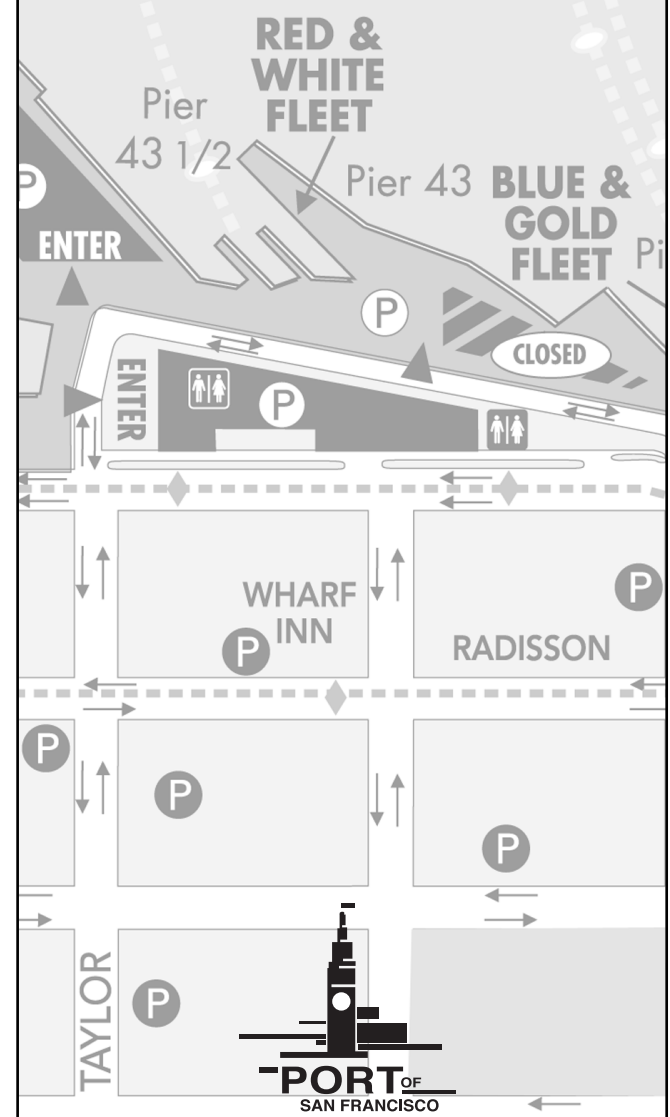

FISHERMAN'S WHARF PARKING

LEGEND

- Parking
- Restroom
- Ferry Routes & Bay Cruises
- Information
- Cable Car Turnaround
- F-Line
- Street Directions
- Parking Entrance

SAN FRANCISCO BAY

Map courtesy of the
Port of San Francisco

Pier 1 • San Francisco, CA 94111
www.sfport.com • 415-274-0400

Map not to scale. Street directions, parking locations and other information contained on this map subject to change without notice.

MAPWEST 415-474-3126 • 165 Jefferson Street Suite 2F • SF, CA 94133
www.mapwest.com • Map licensed to the Port of San Francisco.
2002 © Map West Inc. All rights reserved. Do not reproduce, scan or make copies of this map.

FISHERMAN'S WHARF PARKING

Map courtesy of the

Port of San Francisco

Pier 1 • San Francisco, CA 94111

www.sfport.com