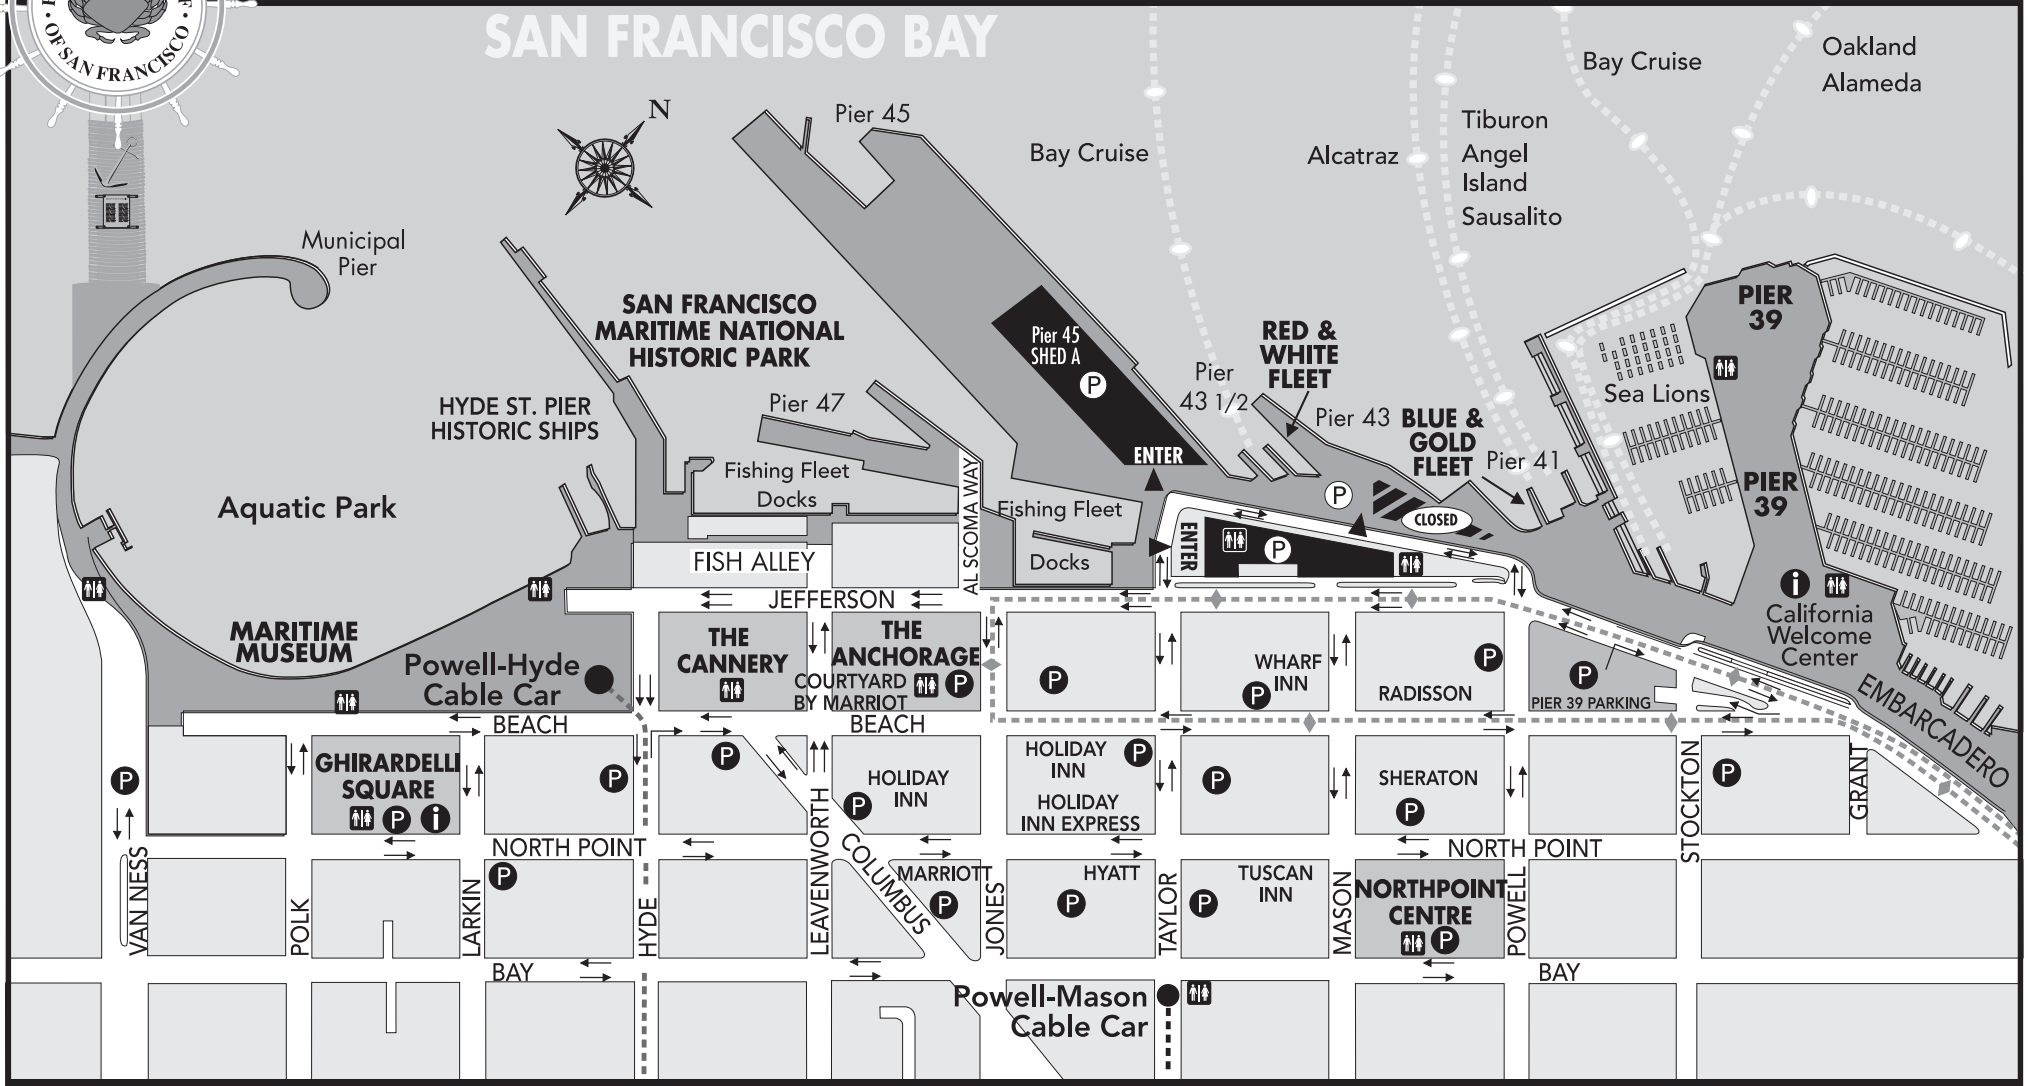

FISHERMAN'S WHARF PARKING

LEGEND

- Parking
- Restroom
- Ferry Routes & Bay Cruises
- Information
- Cable Car Turnaround
- F-Line
- Street Directions
- Parking Entrance

SAN FRANCISCO BAY

Map courtesy of the
Port of San Francisco

Pier 1 • San Francisco, CA 94111
www.sfport.com • 415-274-0400

Map not to scale. Street directions, parking locations and other information contained on this map subject to change without notice.

MAPWEST 415-474-3126 • 165 Jefferson Street Suite 2F • SF, CA 94133
www.mapwest.com • Map licensed to the Port of San Francisco.
2002 © Map West Inc. All rights reserved. Do not reproduce, scan or make copies of this map.

FISHERMAN'S WHARF PARKING

Map courtesy of the

Port of San Francisco

Pier 1 • San Francisco, CA 94111

www.sfport.com